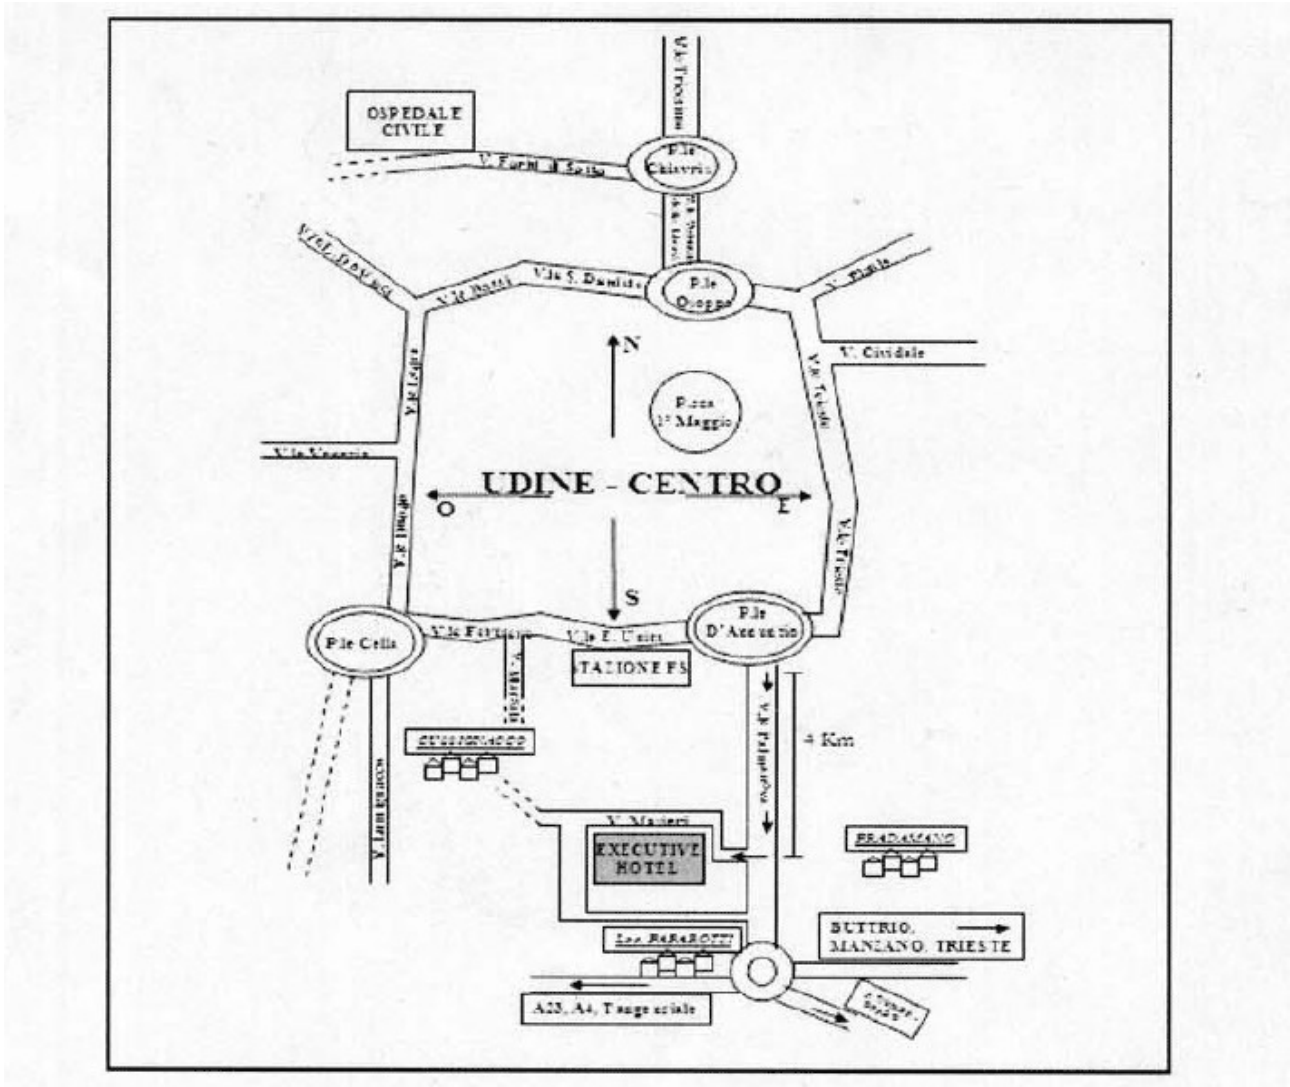

if you are coming from the town center:

- 1.reach the train station;
- 2.follow the street called “viale europa unita”, leave the train station on your right
- 3.turn at the first street on your right and take the underpass: now you are on “viale palmanova”;
- 4.go straight on and for about 3km. after the 3th traffic-light you will find our hotel on the right.

if you are coming from the highway (a23):

- 1.take the exit udine sud;
 - 2.when you have just passed the barrier, turn to the right, take the direction manzano-buttrio and continue for about 3,5km.
 - 3.take the exit grado-palmanova;
 - 4.you will find a rounabout, follow it and take the direction to udine 1km;
 - 5.starting from this point you are 800mt far from us.
- you will find our hotel on your left side.